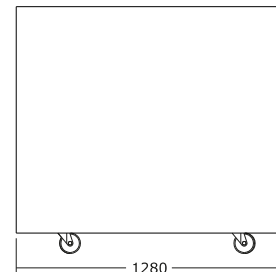

Large

Dimensioni CHIUSO
Closed Dimensions

L 170 x P 128 x H 120 cm
L 170 x D 128 x H 120 cm
L 66,92" x D 50,39" x H 47,24"

Dimensioni APERTO
Open Dimensions

L 310 x D 128 x H 120 cm
L 310 x D 128 x H 120 cm
L 122,047" x D 50,39" x H 47,24"