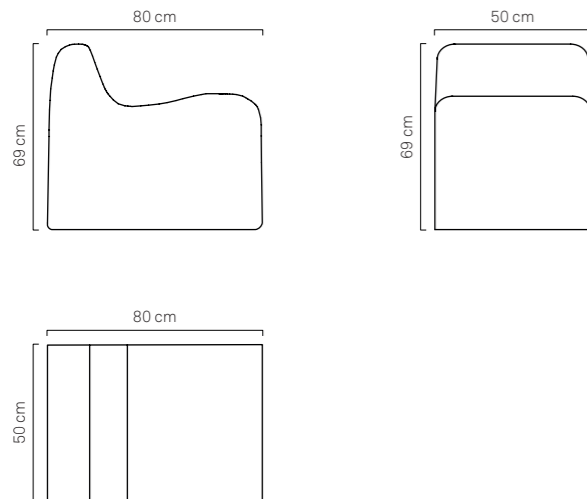

FLOATING LOVE BAR TABLE details:

Width 45 cm
Length 45 cm
Height 11 cm
Middle-Height 7 cm
> Code: FL-TBLE-LB-13
> Fabric: Nautical Eco-Leather
+ Plexi Base
> Color: Red

LASTRA METACRILATO / PLEXI BASE

LOVE BAR

Love Bar is the new heart shaped floating table, designed for a romantic couple moment. Made with red eco-leather, Love Bar is a perfect accessory for every special occasion (gift idea, anniversary, birthday present etc.) Perfect in a hydromassage, in your yacht, in swimming pool or in Wellness Center. Love Bar is totally handcrafted: precision and attention to details make it unique.

03

COLLEZIONE CLOUD
/ Cloud Collection

POLTRONA CLOUD dettagli:

Larghezza 50 cm
Lunghezza 80 cm
Altezza 69 cm
> Codice: ARMCH-CLO-13
> Materiale: Ecopelle Nautica /
Palline Vergini Polistirolo
> Colore: Bianco