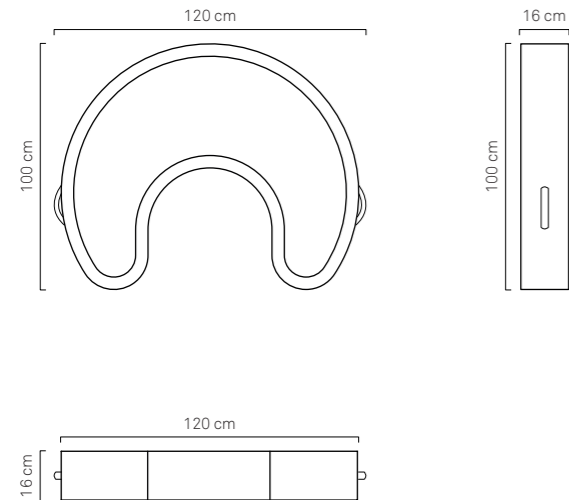

POLTRONA TRONA (Aperta) dettagli:

Larghezza 80 cm
Lunghezza 190 cm
Altezza-Seduta 17 cm

TRONA ARMCHAIR (Closed) details:

Width 80 cm
Length 95 cm
Height 80 cm
Sitting-Height 35 cm

- > Base Version Code: ARMCHR-WCB-BV-13
- > Luxury Version Code: ARMCHR-LV-13
- > Base Version: Chair Back + Lumbar
- > Luxury Version: Chair Back + Lumbar + Headrest + 1 Glass-Holder + 1 Cover
- > Fabric: Nautical Eco-Leather
- > Color: White (on demand Beige or Sand)

Larghezza 39,5 cm
Lunghezza 46 cm
Altezza 58 cm
> Codice: PLX-TBLE-13
> Materiale: Metacrilato / Plexiglass
> Colore: Bianco

ARMCHAIR PLEXI-BASE details:

Width 83 cm
Length 99 cm
Height 15 cm
> Code: PLX-BS-13
> Fabric: Plexiglass
> Color: White

CONNECTION TABLE details:

Width 37.5 cm (Lower-Base: 54.5 cm)
Length 46 cm
Height 49.4 cm
> Code: PLX-TBLE-13
> Fabric: Plexiglass
> Color: White

MAGNUM PLEXI-BASE details:

Width 130 cm
Length 99 cm
Height 15 cm
> Code: PLX-BS-MAGN-13
> Fabric: Plexiglass
> Color: White

BAR GALLEGGIANTE dettagli:

Larghezza 120 cm
Lunghezza 100 cm
Altezza 16 cm
> Codice: FL-BR-WPLX-BS-13
> Materiale: Ecopelle Nautica +
Lastra Metacrilato / Plexiglass
> Colore: Bianco

BAR

BAR GALLEGGIANTE