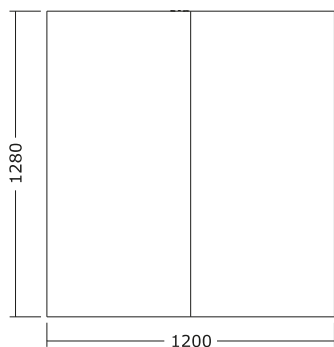

Medium

Dimensioni CHIUSO
Closed Dimensions

L 120 x P 128 x H 120 cm
L 120 x D 128 x H 120 cm
L 47,24" x D 50,39" x H 47,24"

Dimensioni APERTO
Open Dimensions

L 210 x D 128 x H 120 cm
L 210 x D 128 x H 120 cm
L 82,67" x D 50,39" x H 47,24"