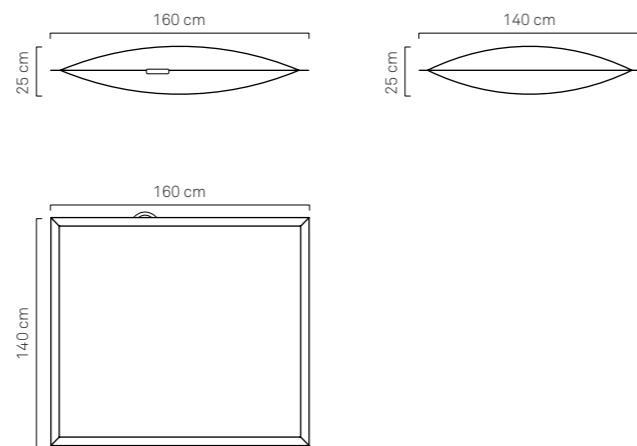

CUSCINO CLOUD BIG / CLOUD BIG CUSHION