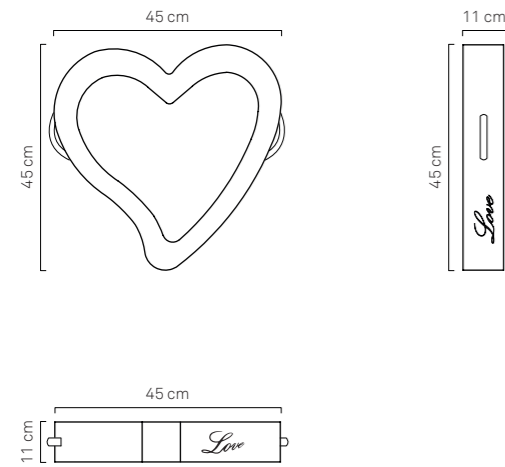

FLOATING TRAY details:

Width 50 cm
Length 80 cm
Height 11 cm
Middle-Height 7 cm
> Code: FL-TRY-13
> Fabric: Nautical Eco-Leather
+Plexi Base
> Color: White

FLOATING TRAY

TRONA floating tray, useful and elegant, allows you to bring breakfast, lunch, dinner or a little buffet for an aperitif with your friends. Perfect for indulging a relaxing meal directly in hydromassage or swimming pool, comfortably sit in your TRONA or MAGNUM armchair. The tray is handcrafted with white eco-leather, adorned with a gold plexi plate on the bottom.

TAVOLINO LOVE BAR dettagli:

Larghezza 45 cm
Lunghezza 45 cm
Altezza 11 cm
Spessore Centrale 7 cm
> Codice: FL-TBLE-LB-13
> Materiale: Ecopelle Nautica
+ Lastra Metacrilato / Plexiglass
> Colore: Rosso

BAR