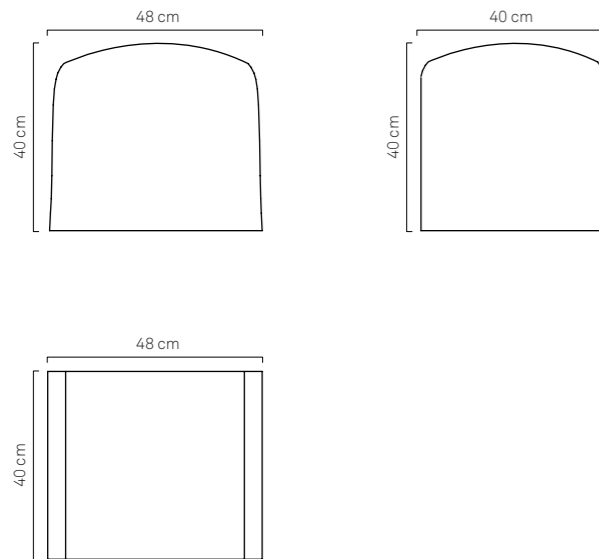

CLOUD POUF dettagli:

Larghezza 48 cm

Lunghezza 40 cm

Altezza 40 cm

> Codice: PF-CLO-13

> Materiale: Ecopelle Nautica /
Palline Vergini Polistirolo

> Colore: Bianco

CLOUD POUF details:

Width 48 cm

Length 40 cm

Height 40 cm

> Code: PF-CLO-13

> Fabric: Nautical Eco-Leather

> Color: White