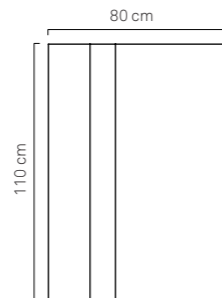

POLTRONA DIAMONDS dettagli:

Larghezza 60 cm
Lunghezza 80 cm
Altezza 80 cm
Altezza Seduta 43 cm
> Codice: ARMCH-DIAM-13
> Materiale: Pelle Nautica Eco-Friendly /
Poliuretano Espanso Indeformabile
> Colore: Bianco (Su richiesta Beige
o Sabbia)

DIVANO DIAMONDS dettagli:

Larghezza 110 cm
Lunghezza 80 cm
Altezza 80 cm
Altezza Seduta 43 cm
> Codice: SOF-DIAM-13
> Materiale: Pelle Nautica Eco-Friendly /
Poliuretano Espanso Indeformabile
> Colore: Bianco (Su richiesta Beige
o Sabbia)

DIAMONDS ARMCHAIR details:

Width 60 cm
Length 80 cm
Height 80 cm
Seat Height 38 cm
> Code: ARMCH-DIAM-13
> Fabric: Nautical Eco-Friendly Leather /
Expanded Non-deformable Polyurethane
Padding
> Color: White (On demand Beige or Sand)

DIAMONDS SOFA details:

Width 110 cm
Length 80 cm
Height 80 cm
Sitting Height 43 cm
> Code: SOF-DIAM-13
> Fabric: Nautical Eco-Friendly Leather /
Expanded Non-deformable Polyurethane
Padding
> Color: White (On demand Beige or Sand)

POLTRONA

DIVANO

POLTRONA E DIVANO DIAMONDS

La Poltrona e il Divano DIAMONDS sono sedute dalle linee pulite e minimali. Gli arredi della Collezione DIAMONDS sono realizzati in poliuretano rivestito in ecopelle nautica per uso esterno, resistente all'acqua, ai raggi UV e ai graffi. Potrai richiedere il tuo salotto DIAMONDS personalizzato con tessuti per interni o nei colori adatti ai tuoi ambienti.

DIAMONDS ARMCHAIR & SOFA

DIAMONDS ARMCHAIR and SOFA are original seats with plain and minimal shapes. DIAMONDS Collection furniture is made of polyurethane covered with nautical, water, UV-and-scratch resistant eco-leather. You can request your DIAMONDS Living with the indoor or outdoor fabrics that better fit your spaces.