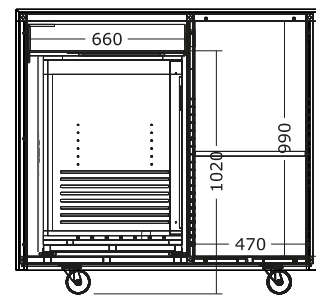

Large

Dimensioni CHIUSO
Closed Dimensions

L 170 x P 128 x H 120 cm
L 170 x D 128 x H 120 cm
L 66,92" x D 50,39" x H 47,24"

Dimensioni APERTO
Open Dimensions

L 310 x D 128 x H 120 cm
L 310 x D 128 x H 120 cm
L 122,047" x D 50,39" x H 47,24"