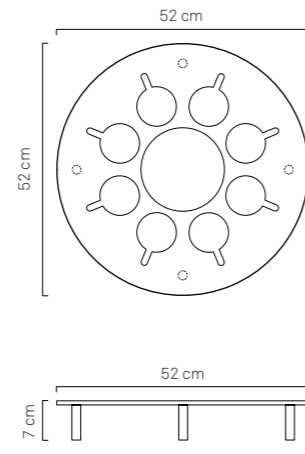

CONNECTION TABLE details:

Width 37.5 cm (Lower-Base: 54.5 cm)
Length 46 cm
Height 49.4 cm
> Code: PLX-TBLE-13
> Fabric: Plexiglass
> Color: White

MAGNUM PLEXI-BASE details:

Width 130 cm
Length 99 cm
Height 15 cm
> Code: PLX-BS-MAGN-13
> Fabric: Plexiglass
> Color: White

FLOATING BAR details:

Width 120 cm
Length 100 cm
Height 16 cm
> Code: FL-BR-WPLX-BS-13
> Fabric: Nautical Eco-Leather
> Color: White

LASTRA METACRILATO / PLEXI BASE

FLOATING BAR

TRONA Floating BAR is an elegant, funny accessory for Cocktail Parties and Happy Hours in your pool or in the ocean. Thanks to this original product, your bottles and glasses are kept safe above the water level. Select your personalized Floating Bar and get ready to welcome your guests.

EYE BAR dettagli:
Larghezza 62 cm
Lunghezza 100 cm
Altezza 15 cm
> Codice: FL-TBLE-EYE-13
> Materiale: Ecopelle Nautica +
Lastra Metacrilato / Plexiglass
> Colore: Bianco

BAR

EYE BAR

Il bar galleggiante EYE è un piccolo arredo pensato per cocktail party in acqua. Con la sua esclusiva forma ad occhio, il bar galleggiante possiede due spazi nei lati per appoggiare stuzzichini o altro.

EYE BAR details:
Width 62 cm
Length 100 cm
Height 15 cm
> Code: FL-TBLE-EYE-13
> Fabric: Nautical Eco-Leather
+ Plexi Base
> Color: White

LASTRA METACRILATO / PLEXI BASE

EYE BAR

The floating eye-shaped bar is specially designed for cocktail parties directly in the pool.