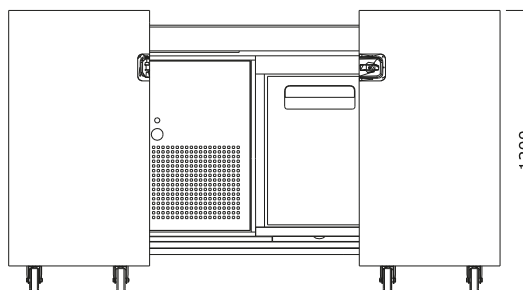

Medium

Dimensioni CHIUSO
Closed Dimensions

L 120 x P 128 x H 120 cm
L 120 x D 128 x H 120 cm
L 47,24" x D 50,39" x H 47,24"

Dimensioni APERTO
Open Dimensions

L 210 x D 128 x H 120 cm
L 210 x D 128 x H 120 cm
L 82,67" x D 50,39" x H 47,24"