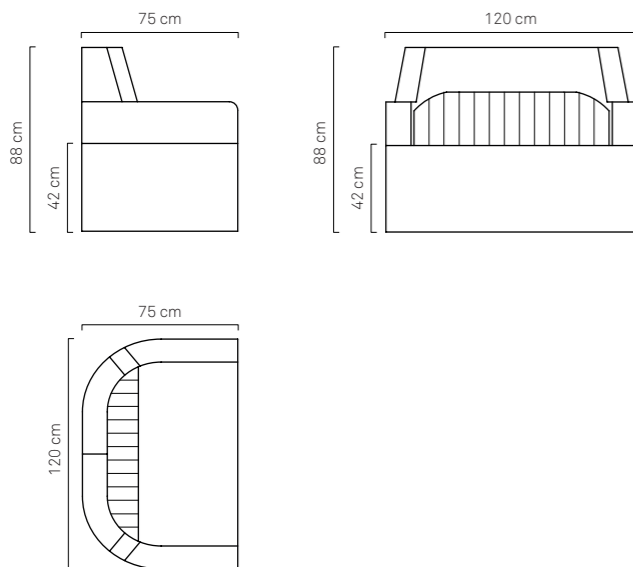

SOFA SOFTRONA dettagli:

Larghezza 120 cm
Lunghezza 75 cm
Altezza 88 cm
Altezza Seduta 42 cm
> Codice: SOF-ST-13
> Materiale: Ecopelle Nautica /
Interno in Poliuretano Espanso Indefornabile
> Colore: Bianco (Su richiesta Beige o Sabbia)

SOFTRONA SOFA details:

Width 120 cm
Length 75 cm
Height 88 cm
Sitting Height 42 cm
> Code: SOF-ST-13
> Fabric: Nautical Eco-Leather /
Expanded Non-deformable Polyurethane Padding
> Color: White (On demand Beige or Sand)