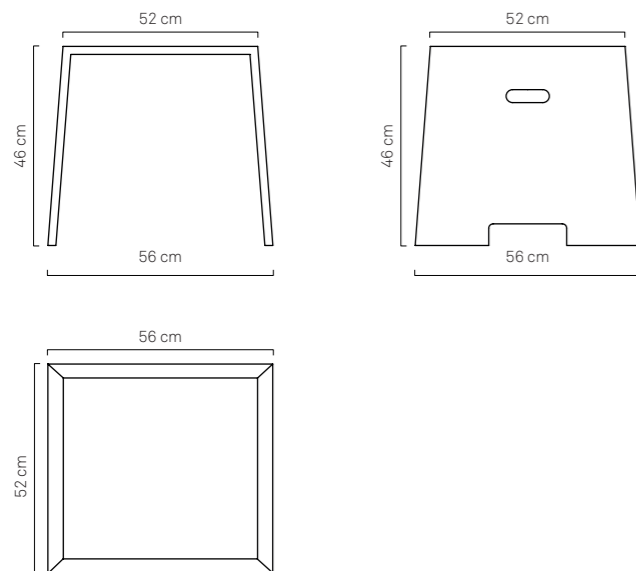

Thanks to its nautical eco-leather cover, you can use DIAMONDS Pouf indoors and outdoors, at home and in your garden.

TAVOLINO DIAMONDS dettagli:

Larghezza 52 cm
Lunghezza 56 cm
Altezza 46 cm
> Codice: PLX-TBLE-PYR-13
> Materiale: Metacrilato