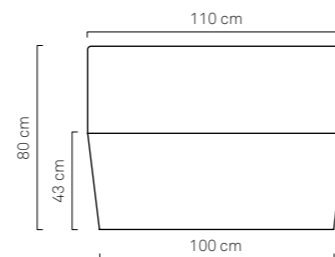

POLTRONA DIAMONDS dettagli:

Larghezza 60 cm
Lunghezza 80 cm
Altezza 80 cm
Altezza Seduta 43 cm
> Codice: ARMCH-DIAM-13
> Materiale: Pelle Nautica Eco-Friendly /
Poliuretano Espanso Indeformabile
> Colore: Bianco (Su richiesta Beige
o Sabbia)

DIVANO DIAMONDS dettagli:

Larghezza 110 cm
Lunghezza 80 cm
Altezza 80 cm
Altezza Seduta 43 cm
> Codice: SOF-DIAM-13
> Materiale: Pelle Nautica Eco-Friendly /
Poliuretano Espanso Indeformabile
> Colore: Bianco (Su richiesta Beige
o Sabbia)

DIAMONDS ARMCHAIR details:

Width 60 cm
Length 80 cm
Height 80 cm
Seat Height 38 cm
> Code: ARMCH-DIAM-13
> Fabric: Nautical Eco-Friendly Leather /
Expanded Non-deformable Polyurethane
Padding
> Color: White (On demand Beige or Sand)

DIAMONDS SOFA details:

Width 110 cm
Length 80 cm
Height 80 cm
Sitting Height 43 cm
> Code: SOF-DIAM-13
> Fabric: Nautical Eco-Friendly Leather /
Expanded Non-deformable Polyurethane
Padding
> Color: White (On demand Beige or Sand)

POLTRONA

DIVANO

POLTRONA E DIVANO DIAMONDS

La Poltrona e il Divano DIAMONDS sono sedute dalle linee pulite e minimali. Gli arredi della Collezione DIAMONDS sono realizzati in poliuretano rivestito in ecopelle nautica per uso esterno, resistente all'acqua, ai raggi UV e ai graffi. Potrai richiedere il tuo salotto DIAMONDS personalizzato con tessuti per interni o nei colori adatti ai tuoi ambienti.

DIAMONDS ARMCHAIR & SOFA

DIAMONDS ARMCHAIR and SOFA are original seats with plain and minimal shapes. DIAMONDS Collection furniture is made of polyurethane covered with nautical, water, UV-and-scratch resistant eco-leather. You can request your DIAMONDS Living with the indoor or outdoor fabrics that better fit your spaces.