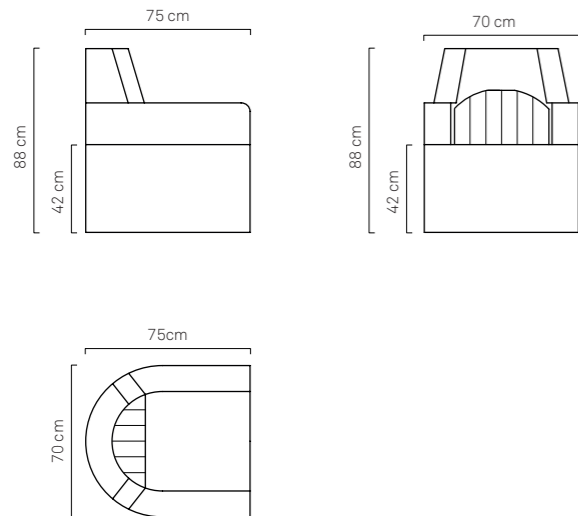

PYRAMID DIAMONDS TABLE details:

Width 52 cm
Length 56 cm
Height 46 cm
> Code: PLX-TBLE-PYR-13
> Material: Methacrylate

PYRAMID TABLE

The Pyramid Table is an additional support that integrates your DIAMONDS Living. Made of plexiglass, this surface perfectly combines with DIAMONDS Pouf and CLOUD Pouf, thus offers you a safe place for your drinks, tablets and other objects without requiring additional space. Pyramid Table is available in many different colors.

05

COLLEZIONE SOFTRONA
/ Softrona Collection

POLTRONA SOFTRONA dettagli:

Larghezza 70 cm
Lunghezza 75 cm
Altezza 88 cm
Altezza Seduta 42 cm
> Codice: ARMCHR-ST-13
> Materiale: Ecopelle Nautica /
Interno in Poliuretano Espanso Indefornabile
> Colore: Bianco (Su richiesta Beige o Sabbia)