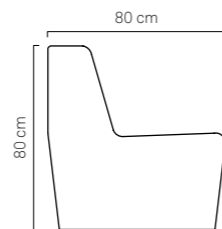

POLTRONA DIAMONDS dettagli:

Larghezza 60 cm
Lunghezza 80 cm
Altezza 80 cm
Altezza Seduta 43 cm
> Codice: ARMCH-DIAM-13
> Materiale: Pelle Nautica Eco-Friendly /
Poliuretano Espanso Indeformabile
> Colore: Bianco (Su richiesta Beige
o Sabbia)

DIVANO DIAMONDS dettagli:

Larghezza 110 cm
Lunghezza 80 cm
Altezza 80 cm
Altezza Seduta 43 cm
> Codice: SOF-DIAM-13
> Materiale: Pelle Nautica Eco-Friendly /
Poliuretano Espanso Indeformabile
> Colore: Bianco (Su richiesta Beige
o Sabbia)

DIAMONDS ARMCHAIR details:

Width 60 cm
Length 80 cm
Height 80 cm
Seat Height 38 cm
> Code: ARMCH-DIAM-13
> Fabric: Nautical Eco-Friendly Leather /
Expanded Non-deformable Polyurethane
Padding
> Color: White (On demand Beige or Sand)

DIAMONDS SOFA details:

Width 110 cm
Length 80 cm
Height 80 cm
Sitting Height 43 cm
> Code: SOF-DIAM-13
> Fabric: Nautical Eco-Friendly Leather /
Expanded Non-deformable Polyurethane
Padding
> Color: White (On demand Beige or Sand)

POLTRONA

DIVANO

POLTRONA E DIVANO DIAMONDS

La Poltrona e il Divano DIAMONDS sono sedute dalle linee pulite e minimali. Gli arredi della Collezione DIAMONDS sono realizzati in poliuretano rivestito in ecopelle nautica per uso esterno, resistente all'acqua, ai raggi UV e ai graffi. Potrai richiedere il tuo salotto DIAMONDS personalizzato con tessuti per interni o nei colori adatti ai tuoi ambienti.

DIAMONDS ARMCHAIR & SOFA

DIAMONDS ARMCHAIR and SOFA are original seats with plain and minimal shapes. DIAMONDS Collection furniture is made of polyurethane covered with nautical, water, UV-and-scratch resistant eco-leather. You can request your DIAMONDS Living with the indoor or outdoor fabrics that better fit your spaces.