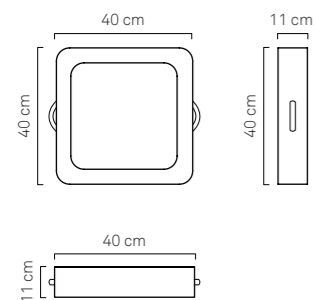

TAVOLINO / VASSOIO GALLEGGIANTE 40x40 dettagli:
Larghezza 40 cm
Lunghezza 40 cm
Altezza 11 cm
Spessore Centrale 7 cm
> Codice: FL-TBLE-SM-CH-13
> Materiale: Ecopelle Nautica + Lastra Metacrilato / Plexiglass
> Colore: Bianco

40X40