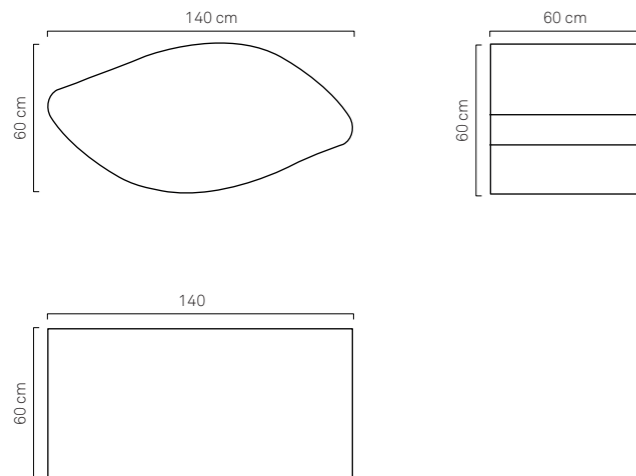

CUBE-SPA TABLE SMALL details:

Width 30 cm
Length 30 cm
Height 40 cm
> Code: PLX-CUB-L-13
> Fabric: Plexiglass
> Color: White

CUBE-SPA TABLE BIG details:

Width 40 cm
Length 50 cm
Height 45 cm
> Code: PLX-CUB-L-13
> Fabric: Plexiglass
> Color: White

FITNESS EYE dettagli:

- Larghezza 60 cm
- Lunghezza 140 cm
- Altezza 60 cm
- > Codice: FIT-EY-13
- > Materiale: Ecopelle nautica
- > Colore: Bianco

FITNESS EYE details:

- Width 60 cm
- Length 140 cm
- Height 60 cm
- > Code: FIT-EY-13
- > Fabric: Nautical Eco-Leather
- > Color: White