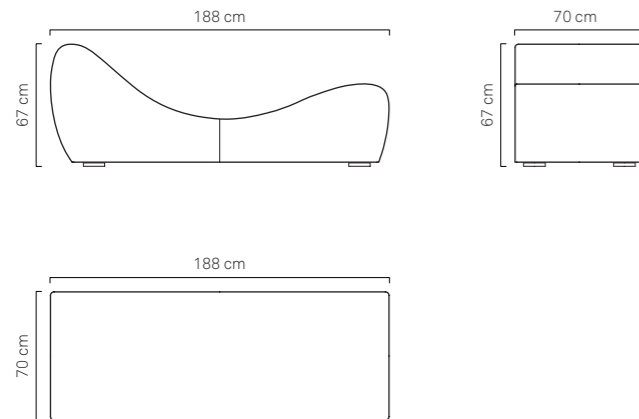

LETTINO RELAX ONDA dettagli:

Larghezza 70 cm
Lunghezza 188 cm
Altezza 67 cm
> Codice: MTRS-OD-13
> Materiale: Ecopelle Ignifuga /
Interno in Poliuretano Espanso Indefornabile
> Colore: Bianco (Su richiesta Beige o Sabbia)