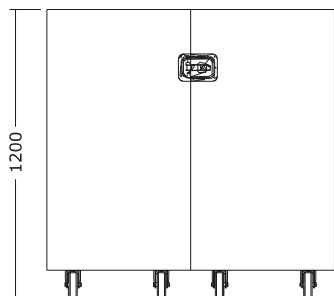

Modelli

Models

large

Small

Dimensioni CHIUSO
Closed Dimensions

L 120 x P 95 x H 120 cm
L 120 x D 95 x H 120 cm
L 47,24" x D 37,40" x H 47,24"

Dimensioni APERTO
Open Dimensions

L 210 x D 95 x H 120 cm
L 210 x D 95 x H 120 cm
L 82,67" x D 37,40" x H 47,24"

Medium

Dimensioni CHIUSO
Closed Dimensions

L 120 x P 128 x H 120 cm
L 120 x D 128 x H 120 cm
L 47,24" x D 50,39" x H 47,24"

Dimensioni APERTO
Open Dimensions

L 210 x D 128 x H 120 cm
L 210 x D 128 x H 120 cm
L 82,67" x D 50,39" x H 47,24"