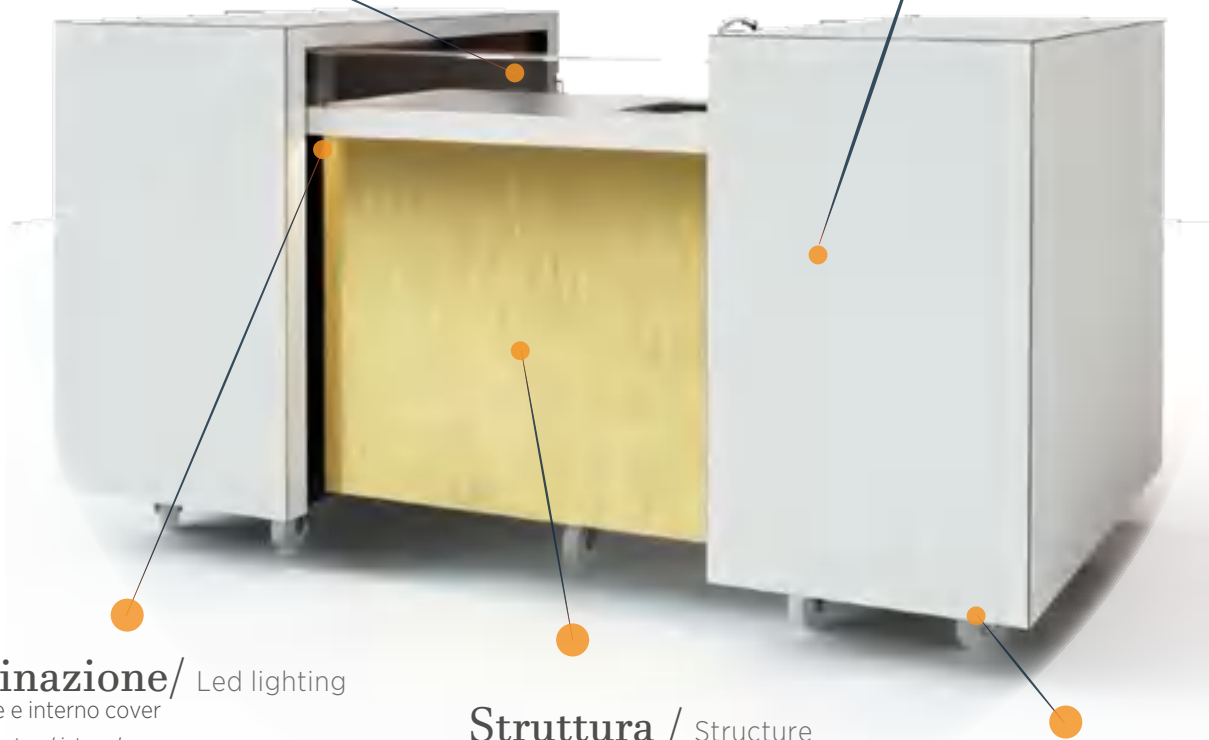

Caratteristiche

Main Features

Frontalino / Front panel
in plexiglass trasparente
Transparent Plexiglass front panel

Scocche / Shells
In HDF bianco/nero
HDF white or black shells

Illuminazione / Led lighting
Sul frontale e interno cover
in the front part and internal cover

Struttura / Structure
in tubolare di ferro
iron tubular system

Ruote / Castors
n. 9 ruote girevoli in teflon™
n.9 swivel Teflon™ castors with brake