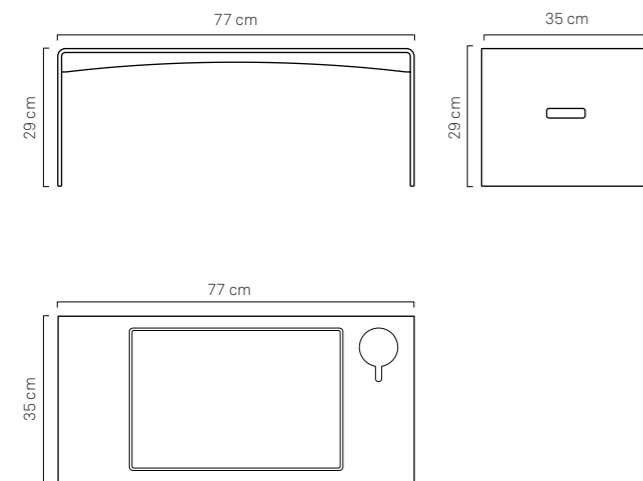

The mattress instead can be used by two person at the same time, keeping the same weight on the entire surface, to avoid instability, materials and physical damages.

CHEF'S TRAY dettagli:

Larghezza 77 cm
Lunghezza 35 cm
Altezza 29 cm
> Codice: CF-TRY-TBLE-13
> Materiale: Metacrilato / Plexiglass
> Colore: Bianco