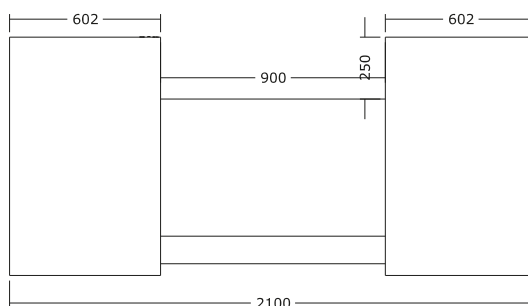

Modelli

Models

large

Small

Dimensioni CHIUSO
Closed Dimensions

L 120 x P 95 x H 120 cm
L 120 x D 95 x H 120 cm
L 47,24" x D 37,40" x H 47,24"

Dimensioni APERTO
Open Dimensions

L 210 x D 95 x H 120 cm
L 210 x D 95 x H 120 cm
L 82,67" x D 37,40" x H 47,24"