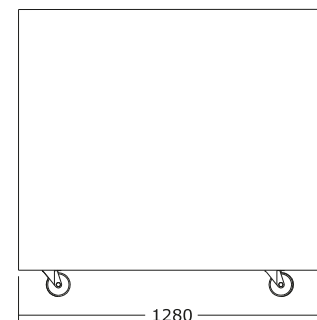

Modelli

Models

large

Small

Dimensioni CHIUSO
Closed Dimensions

L 120 x P 95 x H 120 cm
L 120 x D 95 x H 120 cm
L 47,24" x D 37,40" x H 47,24"

Dimensioni APERTO
Open Dimensions

L 210 x D 95 x H 120 cm
L 210 x D 95 x H 120 cm
L 82,67" x D 37,40" x H 47,24"

Medium

Dimensioni CHIUSO
Closed Dimensions

L 120 x P 128 x H 120 cm
L 120 x D 128 x H 120 cm
L 47,24" x D 50,39" x H 47,24"

Dimensioni APERTO
Open Dimensions

L 210 x D 128 x H 120 cm
L 210 x D 128 x H 120 cm
L 82,67" x D 50,39" x H 47,24"