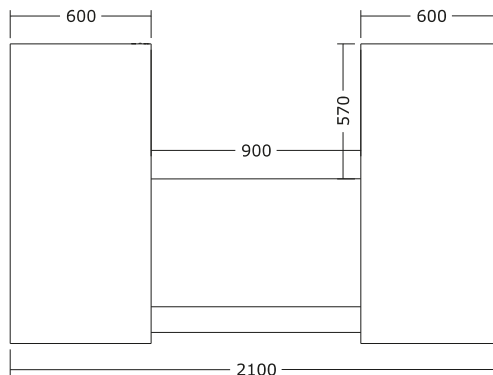

Modelli

Models

large

Small

Dimensioni CHIUSO
Closed Dimensions

L 120 x P 95 x H 120 cm
L 120 x D 95 x H 120 cm
L 47,24" x D 37,40" x H 47,24"

Dimensioni APERTO
Open Dimensions

L 210 x D 95 x H 120 cm
L 210 x D 95 x H 120 cm
L 82,67" x D 37,40" x H 47,24"

Medium

Dimensioni CHIUSO
Closed Dimensions

L 120 x P 128 x H 120 cm
L 120 x D 128 x H 120 cm
L 47,24" x D 50,39" x H 47,24"

Dimensioni APERTO
Open Dimensions

L 210 x D 128 x H 120 cm
L 210 x D 128 x H 120 cm
L 82,67" x D 50,39" x H 47,24"