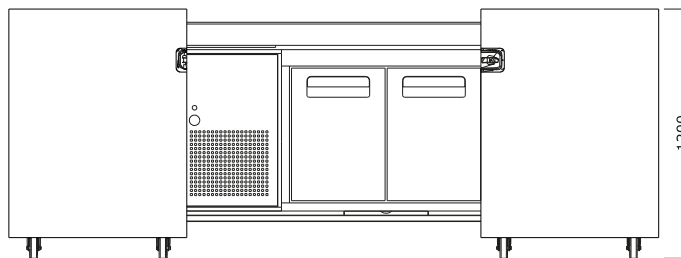

Large

Dimensioni CHIUSO
Closed Dimensions

L 170 x P 128 x H 120 cm
L 170 x D 128 x H 120 cm
L 66,92" x D 50,39" x H 47,24"

Dimensioni APERTO
Open Dimensions

L 310 x D 128 x H 120 cm
L 310 x D 128 x H 120 cm
L 122,047" x D 50,39" x H 47,24"