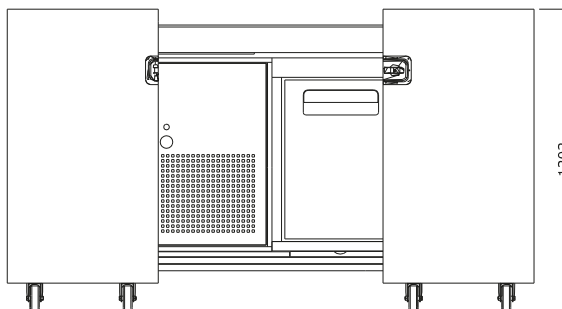

Modelli

Models

large

Small

Dimensioni CHIUSO
Closed Dimensions

L 120 x P 95 x H 120 cm
L 120 x D 95 x H 120 cm
L 47,24" x D 37,40" x H 47,24"

Dimensioni APERTO
Open Dimensions

L 210 x D 95 x H 120 cm
L 210 x D 95 x H 120 cm
L 82,67" x D 37,40" x H 47,24"