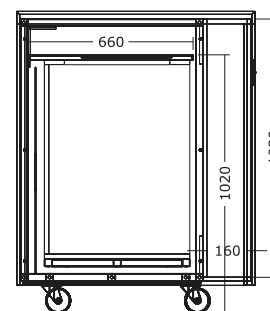

Modelli

Models

large

Small

Dimensioni CHIUSO
Closed Dimensions

L 120 x P 95 x H 120 cm
L 120 x D 95 x H 120 cm
L 47,24" x D 37,40" x H 47,24"

Dimensioni APERTO
Open Dimensions

L 210 x D 95 x H 120 cm
L 210 x D 95 x H 120 cm
L 82,67" x D 37,40" x H 47,24"