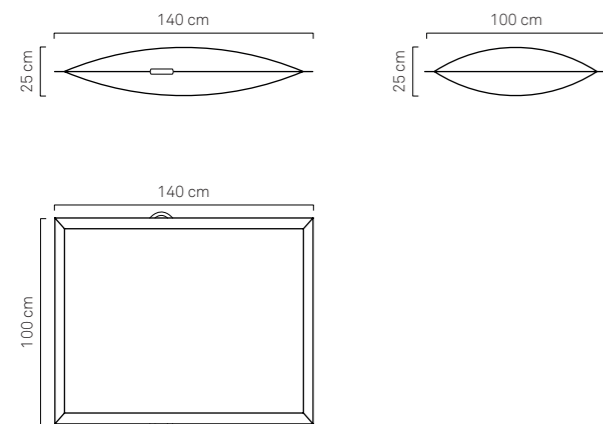

CUSCINO CLOUD SMALL dettagli:

- Larghezza 100 cm
- Lunghezza 140 cm
- Altezza 25 cm
- > Codice Indoor: CUSH-CLO-SIV-13
- > Codice Outdoor: CUSH-CLO-SOV-13
- > Materiale: Ecopelle nautica (OUTDOOR) / Microfibra o Ecopelle (INDOOR)
- > Colore: Bianco

CUSCINO CLOUD BIG dettagli:

- Larghezza 140 cm
- Lunghezza 160 cm
- Altezza 25 cm
- > Codice Indoor: CUSH-CLO-BIV-13
- > Codice Outdoor: CUSH-CLO-BOV-13
- > Materiale: Ecopelle nautica (OUTDOOR) / Microfibra o Ecopelle (INDOOR)
- > Colore: Bianco

CLOUD SMALL CUSHION details:

- Width 100 cm
- Length 140 cm
- Height 25 cm
- > Indoor Code: CUSH-CLO-SIV-13
- > Outdoor Code: CUSH-CLO-SOV-13
- > Fabric: Nautical Eco-Leather (OUTDOOR) / Microfiber or Eco-Leather (INDOOR)
- > Color: White

CLOUD BIG CUSHION details:

- Width 140 cm
- Length 160 cm
- Height 25 cm
- > Indoor Code: CUSH-CLO-BIV-13
- > Outdoor Code: CUSH-CLO-BOV-13
- > Fabric: Nautical Eco-Leather (OUTDOOR) / Microfiber or Eco-Leather (INDOOR)
- > Color: White

CUSCINO CLOUD SMALL / CLOUD SMALL CUSHION