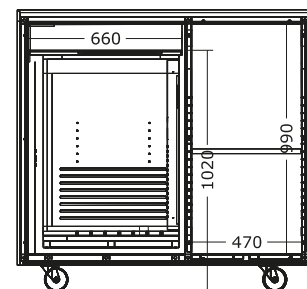

Modelli

Models

large

Small

Dimensioni CHIUSO
Closed Dimensions

L 120 x P 95 x H 120 cm
L 120 x D 95 x H 120 cm
L 47,24" x D 37,40" x H 47,24"

Dimensioni APERTO
Open Dimensions

L 210 x D 95 x H 120 cm
L 210 x D 95 x H 120 cm
L 82,67" x D 37,40" x H 47,24"

Medium

Dimensioni CHIUSO
Closed Dimensions

L 120 x P 128 x H 120 cm
L 120 x D 128 x H 120 cm
L 47,24" x D 50,39" x H 47,24"

Dimensioni APERTO
Open Dimensions

L 210 x D 128 x H 120 cm
L 210 x D 128 x H 120 cm
L 82,67" x D 50,39" x H 47,24"