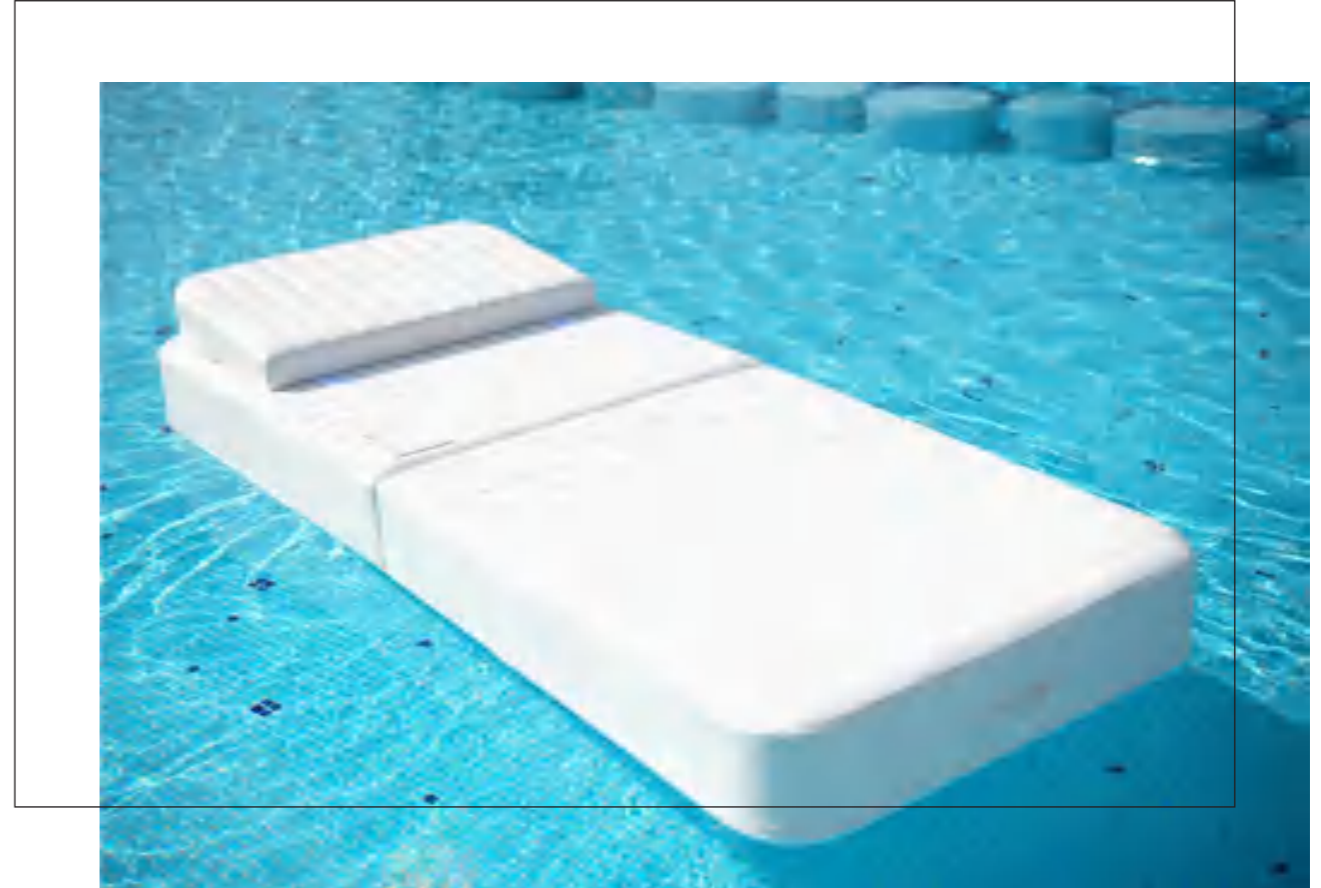

MATERASSO MAGNUM / MAGNUM MATTRESS

MATERASSI TRONA

I materassi TRONA sono arredi galleggianti di lusso disponibili ad uso singolo o multiplo. I materassi TRONA sono combinabili con schienale e poggia reni al fine di trasformare la sua superficie monoblocco in una poltrona galleggiante di design.

MATTRESSES & MAGNUM MATTRESSES

TRONA Mattresses are Luxury Floating pieces of furniture designed for one or multi-person use. TRONA Mattresses can be combined with the functional chair-back and lumbar to turn this mono-block sunbed into a design Floating Armchair.