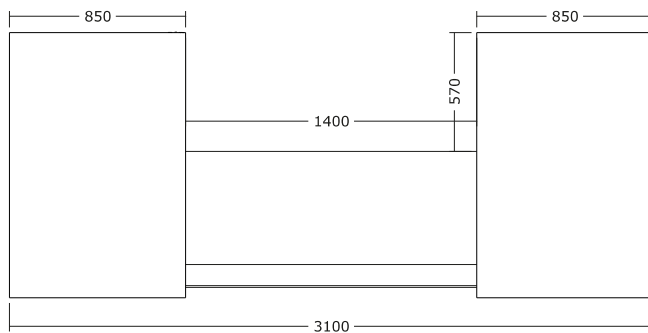

Large

Dimensioni CHIUSO
Closed Dimensions

L 170 x P 128 x H 120 cm
L 170 x D 128 x H 120 cm
L 66,92" x D 50,39" x H 47,24"

Dimensioni APERTO
Open Dimensions

L 310 x D 128 x H 120 cm
L 310 x D 128 x H 120 cm
L 122,047" x D 50,39" x H 47,24"