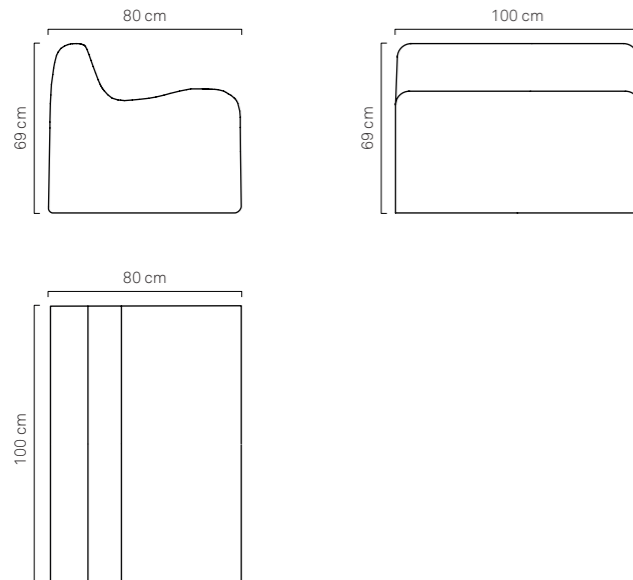

DIVANO CLOUD dettagli:

Larghezza 100 cm
Lunghezza 80 cm
Altezza 69 cm
> Codice: SOF-CLO-13
> Materiale: Ecopelle Nautica /
Palline Vergini di Polistirolo
> Colore: Bianco